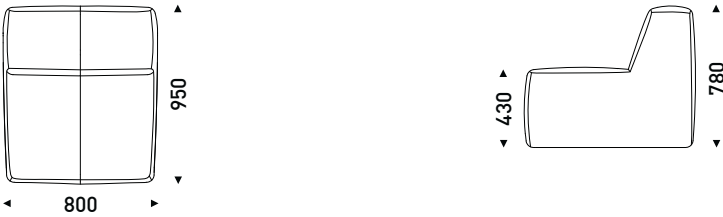

Single Lounge