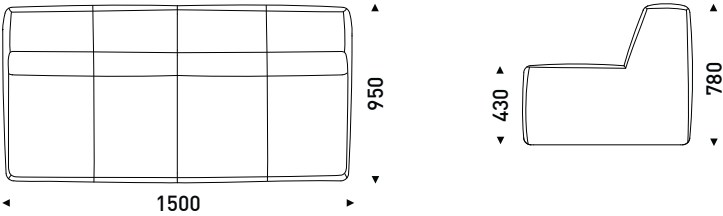

Double Lounge